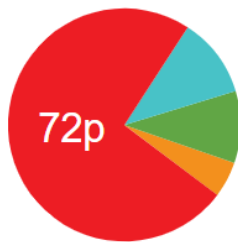

Accountability

For every £1 you donate we spend:

72p on humanitarian and development programmes and strengthening our global federation

15p on fundraising

10p on support costs (running the organisation)

3p on campaigning for change

There will be a number of events across the year for your children to attend and help raise money for. These will be advertised closer to the time of the event and there will be an option for you to pay for these events on Parent Pay.

The first event will be on **Monday 20th November** with a whole school non-uniform day- £1 donation. This money will support us in funding the events throughout the year to ensure they are as successful as possible.